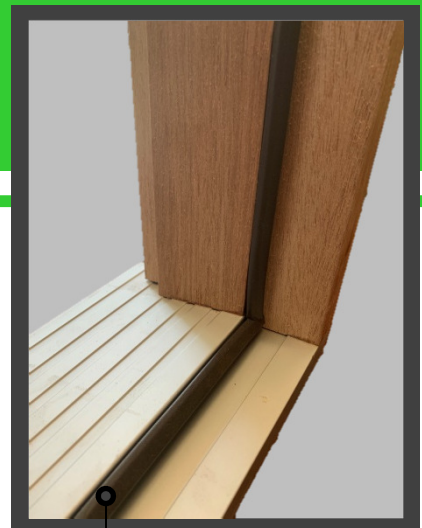

ECO-CILL FRAMES

WITH ALUMINIUM SELF DRAINING CILLS

Comes Complete with Double Rebate to suit flyscreen or Security Doors

KEY FEATURES:

- Environmentally Friendly
- Saves you Money on heating and cooling costs
- Eliminate the need for RP4 door seals
- Reduce noise penetration
- Eliminate slamming doors
- Reduce air loss and draughts
- Robust and Durable
- Non-Slip Surface

Anodised with clear modern-look Finish

Seals press in for ease of maintenance. They are easily compressed with excellent memory retention

Standard with Perimeter seals around whole door

- The Eco-Cill is a high performance product, effective in all types of weather.
- Driving rain that may penetrate the door seals is collected and drained to the outside.
- The Eco-Cill has been designed to last with its heavy duty aluminium construction providing years of trouble free use

The Eco-Sill frame is finished with a coat of protective oil and the sill is covered with a protective cover plate to protect the whole frame during your construction period.

A&M JOINERY
PTY LTD

 (08) 9528 1362