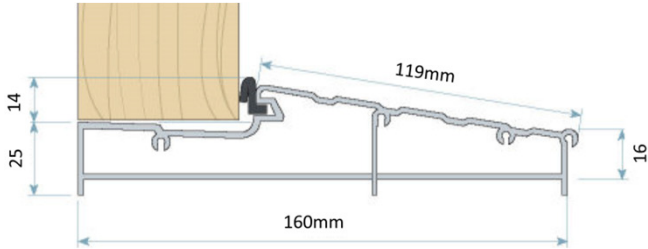

ECO-CILL FRAMES

WITH ALUMINIUM SELF DRAINING CILLS

Comes Complete with Double Rebate to suit flyscreen or Security Doors

KEY FEATURES:

- Environmentally Friendly
- Saves you Money on heating and cooling costs
- Eliminate the need for RP4 door seals
- Reduce noise penetration
- Eliminate slamming doors
- Reduce air loss and draughts
- Robust and Durable
- Non-Slip Surface