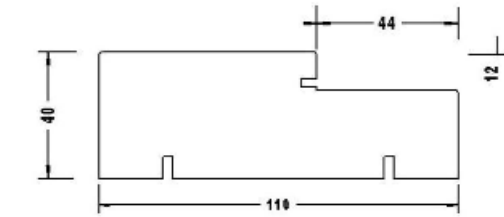

Single Rebate

Double Rebate

FS Series - 110x40 Single Rebate

FD Series - 130x40 Double rebate for flywire door

AVAILABLE IN (NOT LIMITED TO) THE FOLLOWING:

- (1) Single Door
- (2) Double Doors
- (3) Sidelite to suit fixed glass
- (4) Sidelite to suit 400mm Panel
- (5) Double Sidelite to suit fixed glass
- (6) Double Sidelite to suit 400mm Panels
- (7) Winglite Combination
- (8) Hilite to suit fixed glass