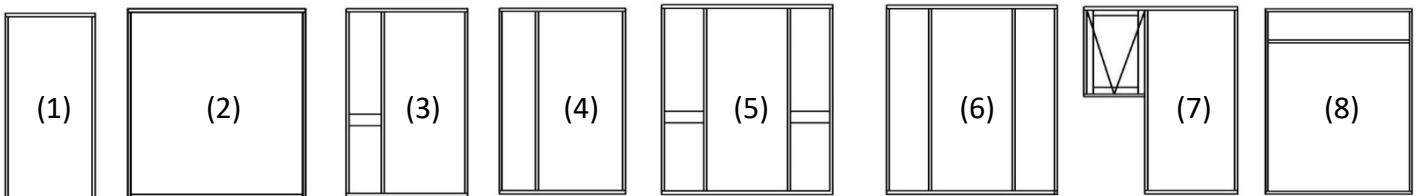

Single Rebate

Double Rebate

FS Series - 110x40 Single Rebate

FD Series - 130x40 Double rebate for flywire door

AVAILABLE IN (NOT LIMITED TO) THE FOLLOWING:

- (1) Single Door
- (2) Double Doors
- (3) Sidelite to suit fixed glass
- (4) Sidelite to suit 400mm Panel
- (5) Double Sidelite to suit fixed glass
- (6) Double Sidelite to suit 400mm Panels
- (7) Winglite Combination
- (8) Hilite to suit fixed glass