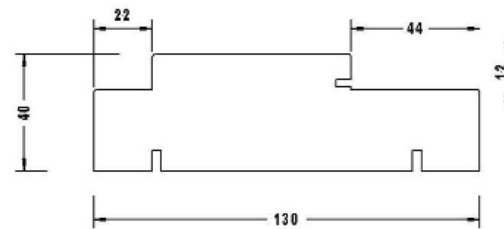

Single Rebate

Double Rebate

FS Series - 110x40 Single Rebate

FD Series - 130x40 Double rebate for flywire door

AVAILABLE IN (NOT LIMITED TO) THE FOLLOWING:

- (1) Single Door
- (2) Double Doors
- (3) Sidelite to suit fixed glass
- (4) Sidelite to suit 400mm Panel
- (5) Double Sidelite to suit fixed glass
- (6) Double Sidelite to suit 400mm Panels
- (7) Winglite Combination
- (8) Hilite to suit fixed glass